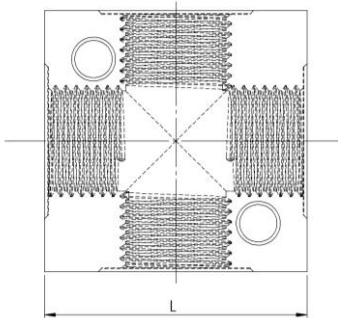

16.0963

Tee distributor, flangeable

Art. No.	Type No.	Thread	a/f mm	L mm
112589	16.0963	G 3/8	25	40.0
112590	16.0964	G 1/2	30	50.0
129676	16.0965	G 1/8	16	25.0
129677	16.0966	G 1/4	20	40.0

16.0973

X-distributor, flangeable

Art. No.	Type No.	Thread	a/f mm	L mm
112594	16.0973	G 3/8	25	40.0
112595	16.0974	G 1/2	30	50.0
129678	16.0975	G 1/8	16	25.0
129679	16.0976	G 1/4	20	40.0