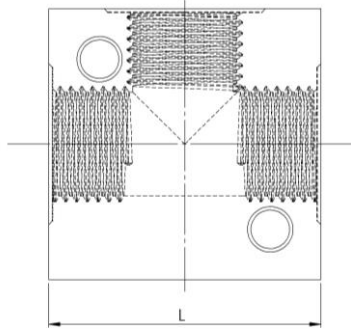

16.0963

Tee distributor, flangeable

Art. No.	Type No.	Thread	a/f mm	L mm
112589	16.0963	G 3/8	25	40.0
112590	16.0964	G 1/2	30	50.0
129676	16.0965	G 1/8	16	25.0
129677	16.0966	G 1/4	20	40.0

16.0973

X-distributor, flangeable

Art. No.	Type No.	Thread	a/f mm	L mm
112594	16.0973	G 3/8	25	40.0
112595	16.0974	G 1/2	30	50.0
129678	16.0975	G 1/8	16	25.0
129679	16.0976	G 1/4	20	40.0